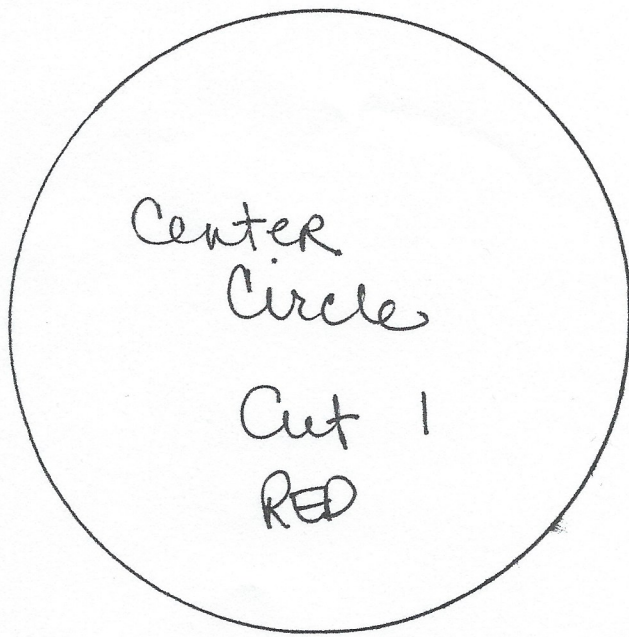

Bonus Project Wool Applique

BLACK FELT - 9 1/2" SQUARE

RED - 6" X 6" SQUARE

OFF WHITE - 5" X 10" RECTANGLE

BLACK PERLE COTTON #8

← OFF WHITE CIRCLES